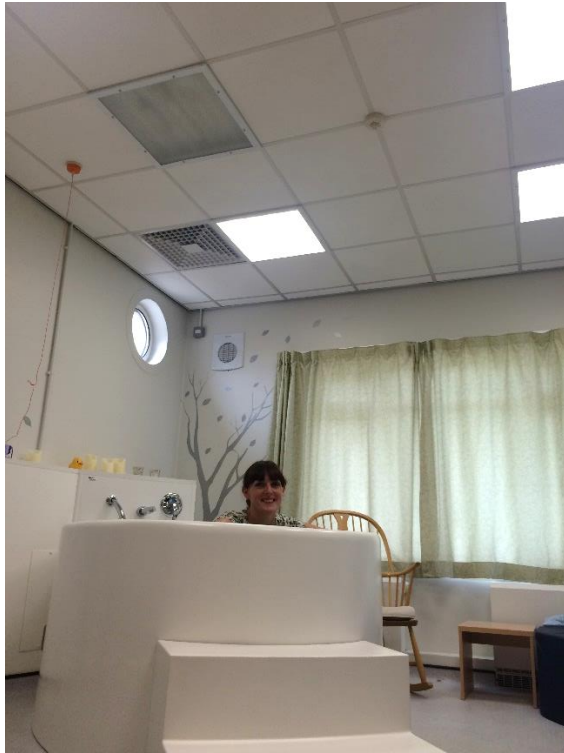

Sky Tile Ceilings

Bringing the outside, inside

- Sky Tile ceilings can be installed into any tiled ceiling and are available in a range of shapes and sizes to suit each individual room
- They bring the appearance of natural sky-light to rooms where this may not ordinarily be possible
- Sky Tiles provide a calm, relaxed environment through the visual change that the ceilings deliver
- LED backlit, dimmable and stunningly impressive, the light volume can be changed to reflect the mood of the room
- Excellent for use above birthing pools, in bereavement suites or in rooms where there is little natural light

CROYDE MEDICAL

Maternity Equipment Specialists

- Sky Tile ceilings are available with a variety of designs that include sky, sky + clouds, sky + sun, sky + trees / blossom and lots more
- Ceilings are available in 1200mm * 1200mm sizes as standard but can be tailored to 600mm * 1800mm or any other configuration as required
- Ceilings have the option to be chosen with or without a visible cross-hatch
- Sky Tile ceilings can be installed by the local Estates team or by a recommended installer