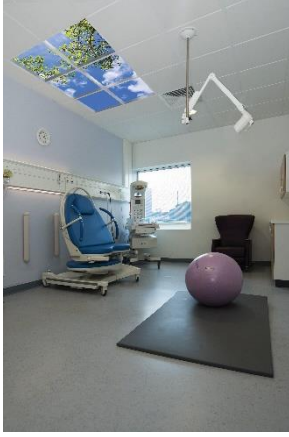

Sky Tile Ceilings

Bringing the outside, inside

- Sky Tile ceilings can be installed into any tiled ceiling and are available in a range of shapes and sizes to suit each individual room
- They bring the appearance of natural sky-light to rooms where this may not ordinarily be possible
- Sky Tiles provide a calm, relaxed environment through the visual change that the ceilings deliver
- LED backlit, dimmable and stunningly impressive, the light volume can be changed to reflect the mood of the room
- Excellent for use above birthing pools, in bereavement suites or in rooms where there is little natural light

CROYDE MEDICAL

Maternity Equipment Specialists

- Sky Tile ceilings are available with a variety of designs that include sky, sky + clouds, sky + sun, sky + trees / blossom and lots more
- Ceilings are available in 1200mm * 1200mm sizes as standard but can be tailored to 600mm * 1800mm or any other configuration as required
- Ceilings have the option to be chosen with or without a visible cross-hatch
- Sky Tile ceilings can be installed by the local Estates team or by a recommended installer